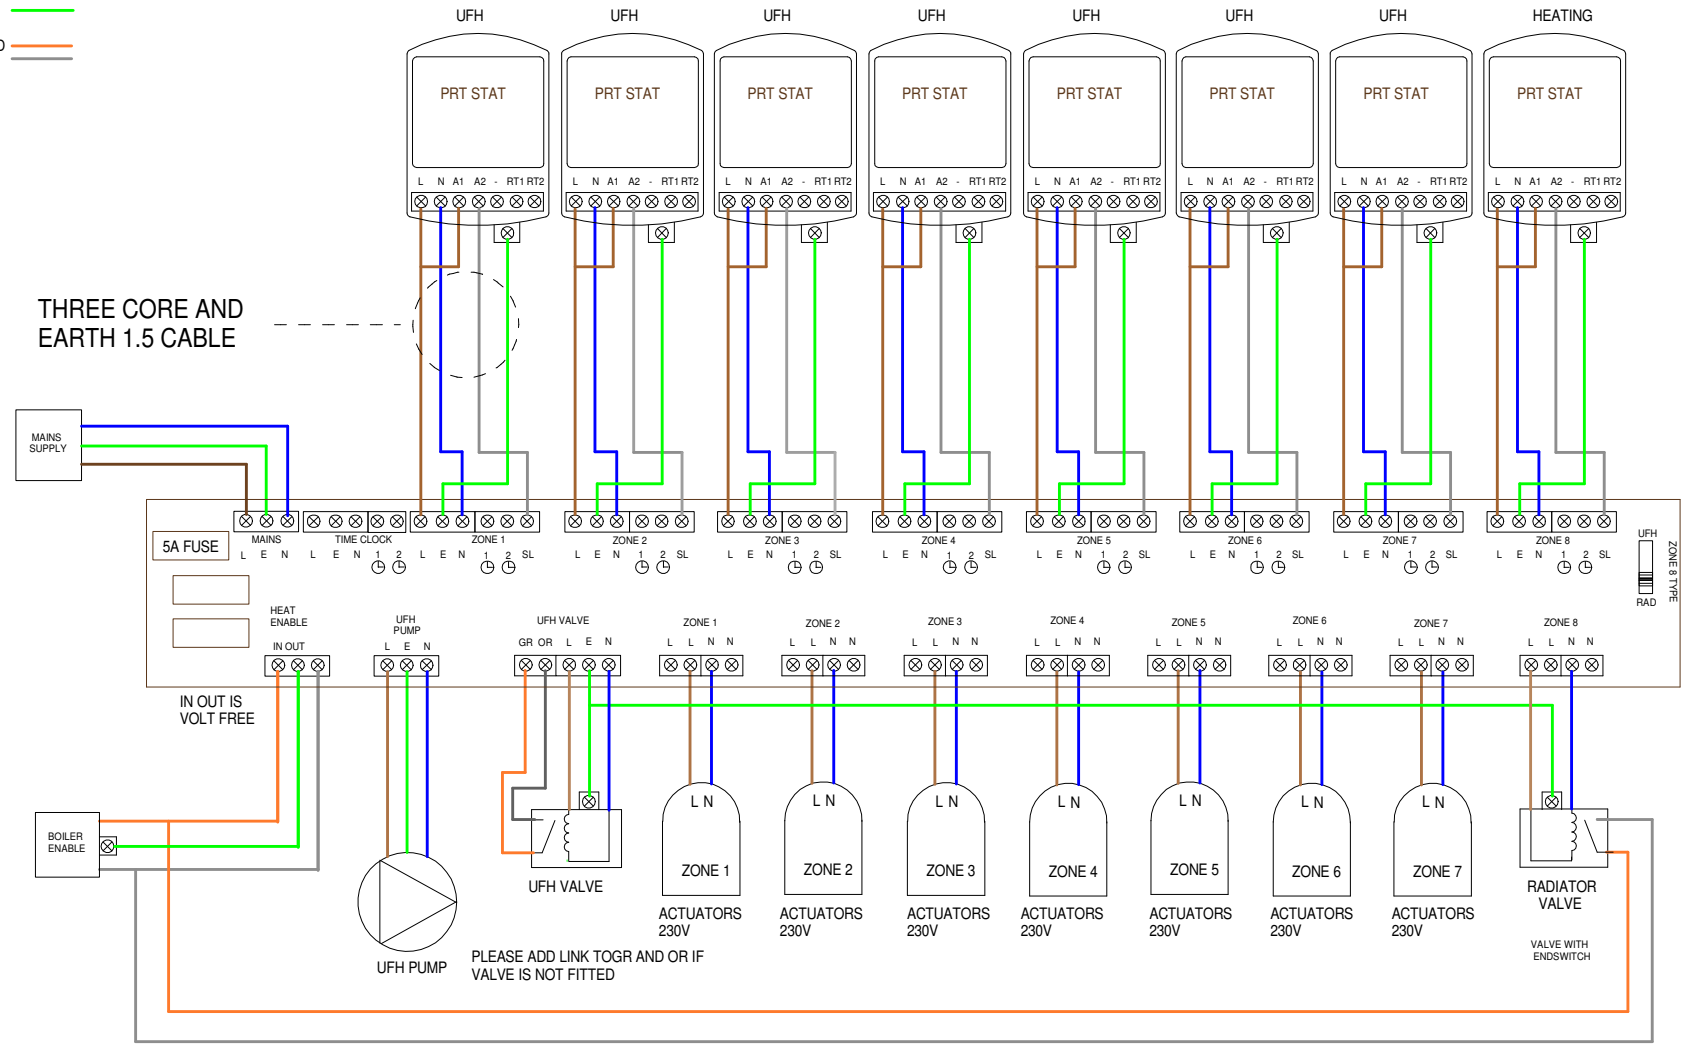

UH8

UFM UNDER FLOOR MANIFOLD

LIVE ———

SWITCH LIVE ———

NEUTRAL ———

EARTH ———

END SWITCH AND BOILER ENABLE ———

This equipment should be installed by an appropriately qualified/ registered electrician.
 Fully read the instructions for proper wiring before applying power.
 The warranty does not cover damage from improper wiring or installation.

DRAWING 3
PRT TO UH8 WIRING DIAGRAM
13/05/2015