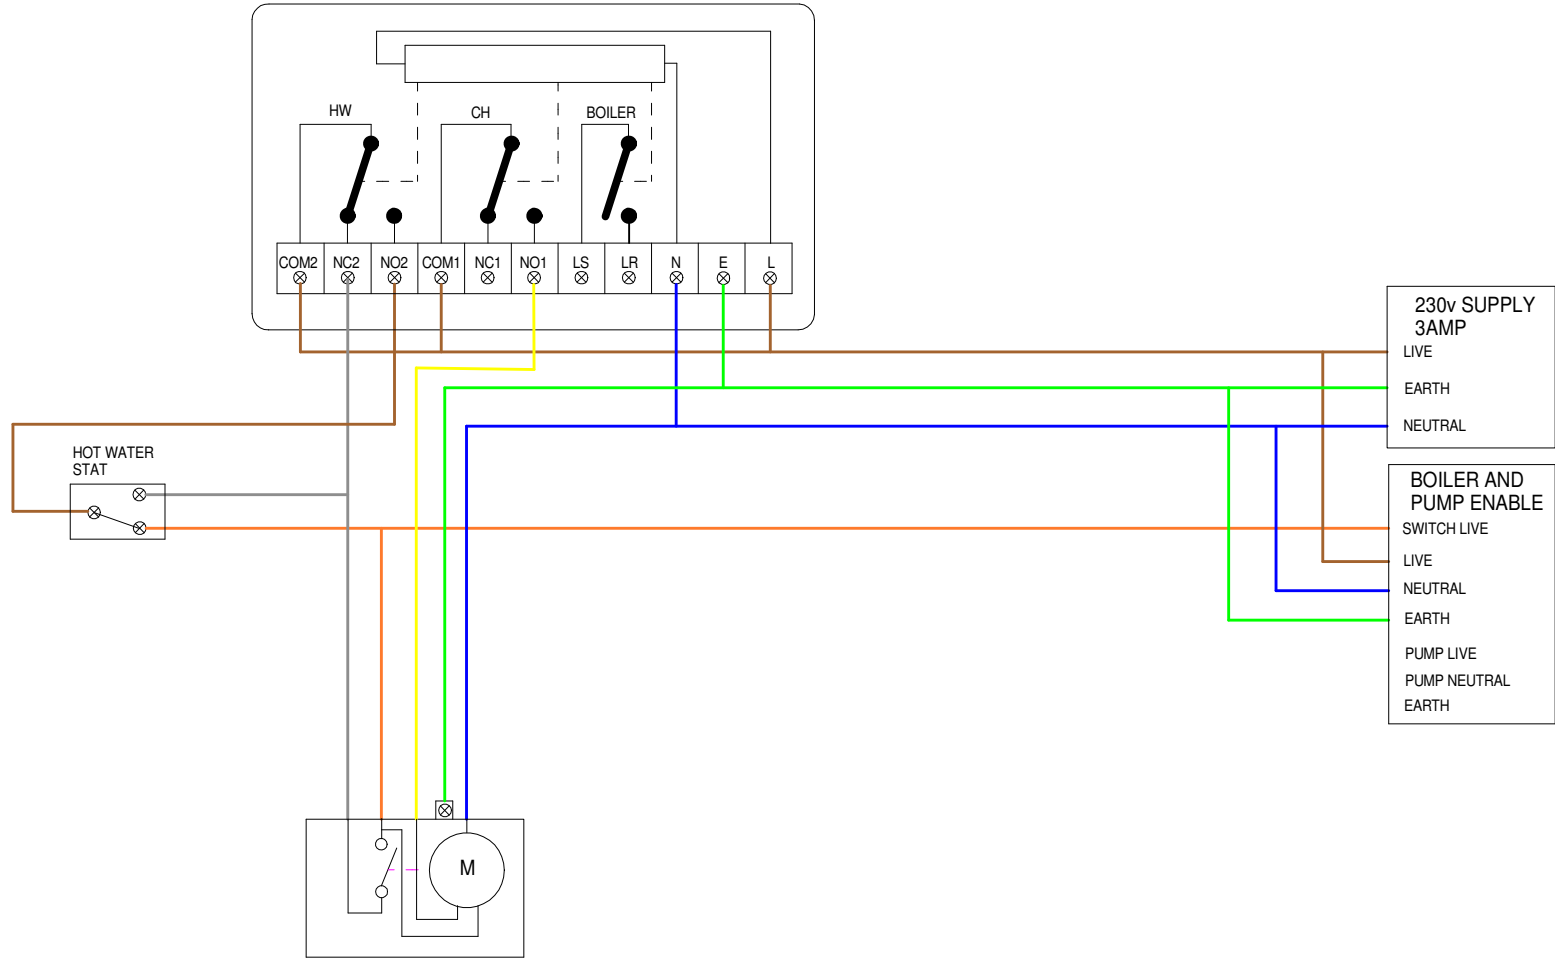

RF-SWITCH

UFM UNDER FLOOR MANIFOLD

LIVE 

NEUTRAL 

EARTH 

END SWITCH AND
BOILER ENABLE 

This equipment should be installed by an appropriately qualified/ registered electrician.
Fully read the instructions for proper wiring before applying power.
The warranty does not cover damage from improper wiring or installation.

DRAWING 2
RF-LINK NO 2 WIRING DIAGRAM
13/05/2015