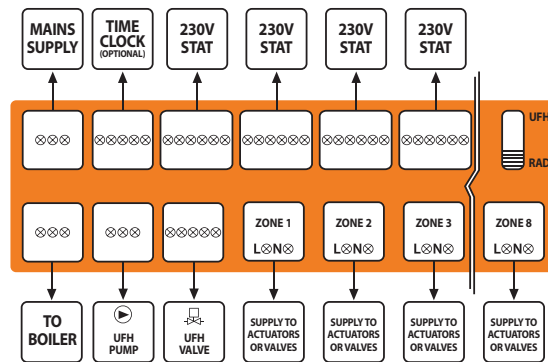

# Wiring Centre Series

# Model: UH8

Number of heating zones	8
Number of Hot Water Zones	0
Neon Indication	Y
DIN Rail Mounting	Y
Supply	230v AC 50Hz 1 Phase
Relay Load Max	3 Amp Resistive
Total Load Max	5 Amp Resistive
IP Protection	IP20
Installed Dimensions (L,H,D)	384 x 148 x 60mm
Weight	850g

## Product Dimensions (mm)