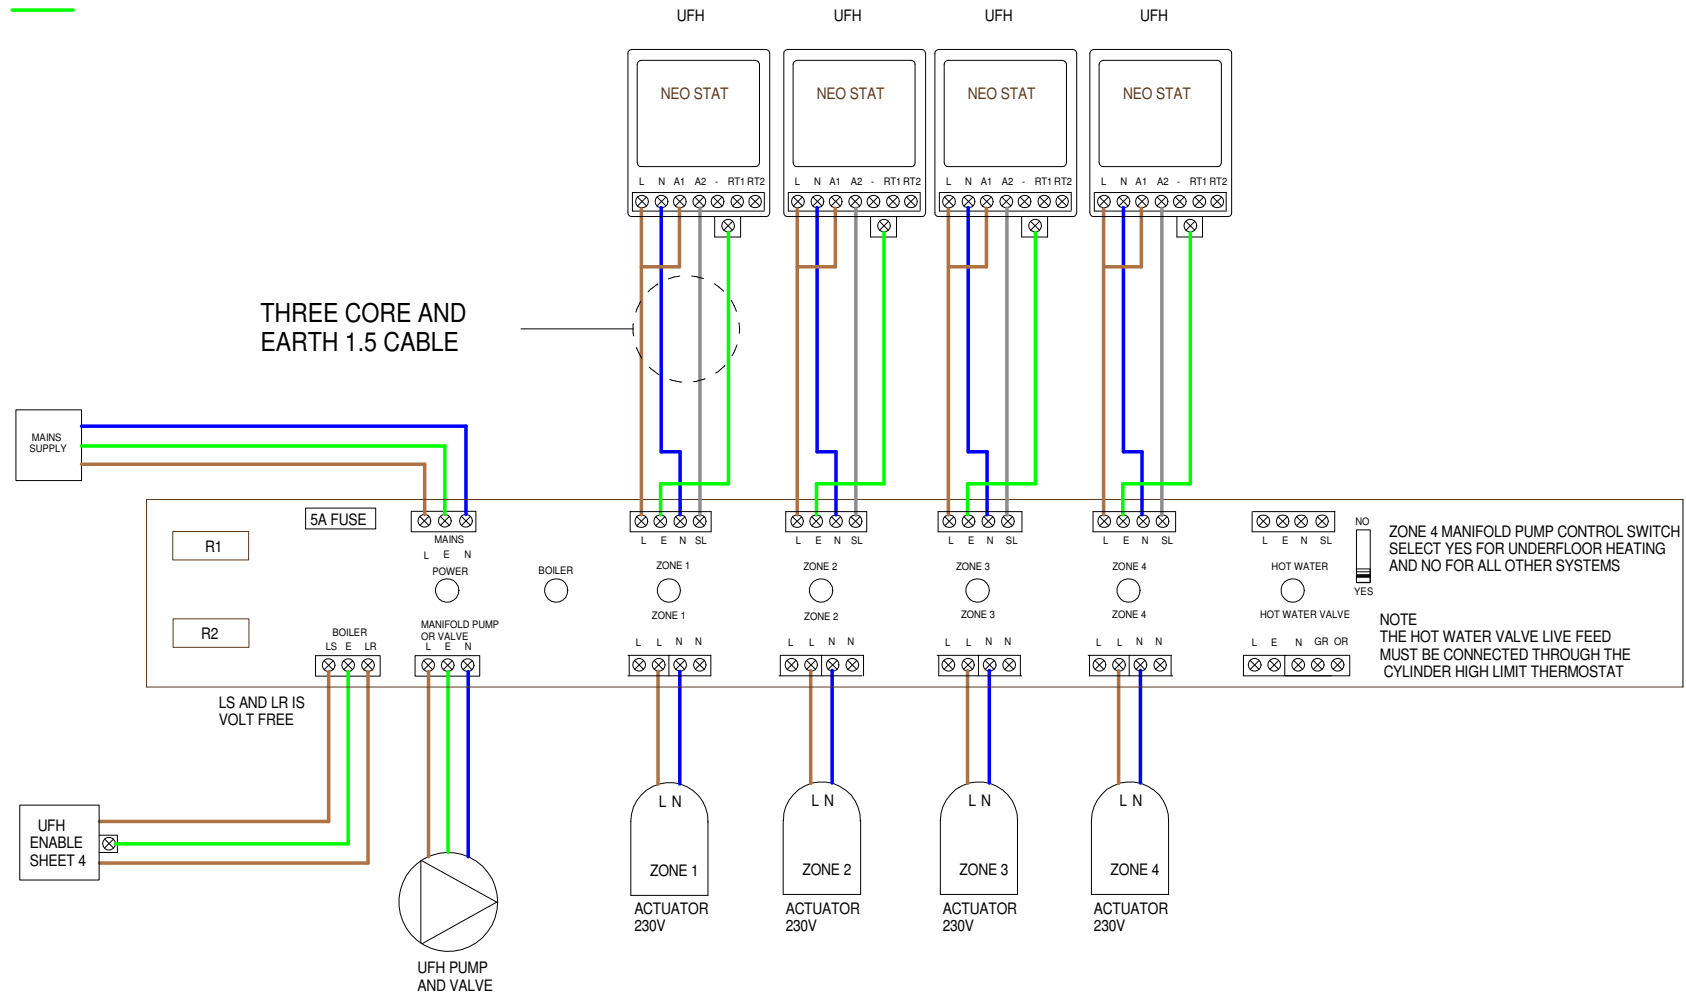

UH4

UFM UNDER FLOOR MANIFOLD

- LIVE —
- switch LIVE —
- NEUTRAL —
- EARTH —

This equipment should be installed by an appropriately qualified/ registered electrician.
 Fully read the instructions for proper wiring before applying power.
 The warranty does not cover damage from improper wiring or installation.